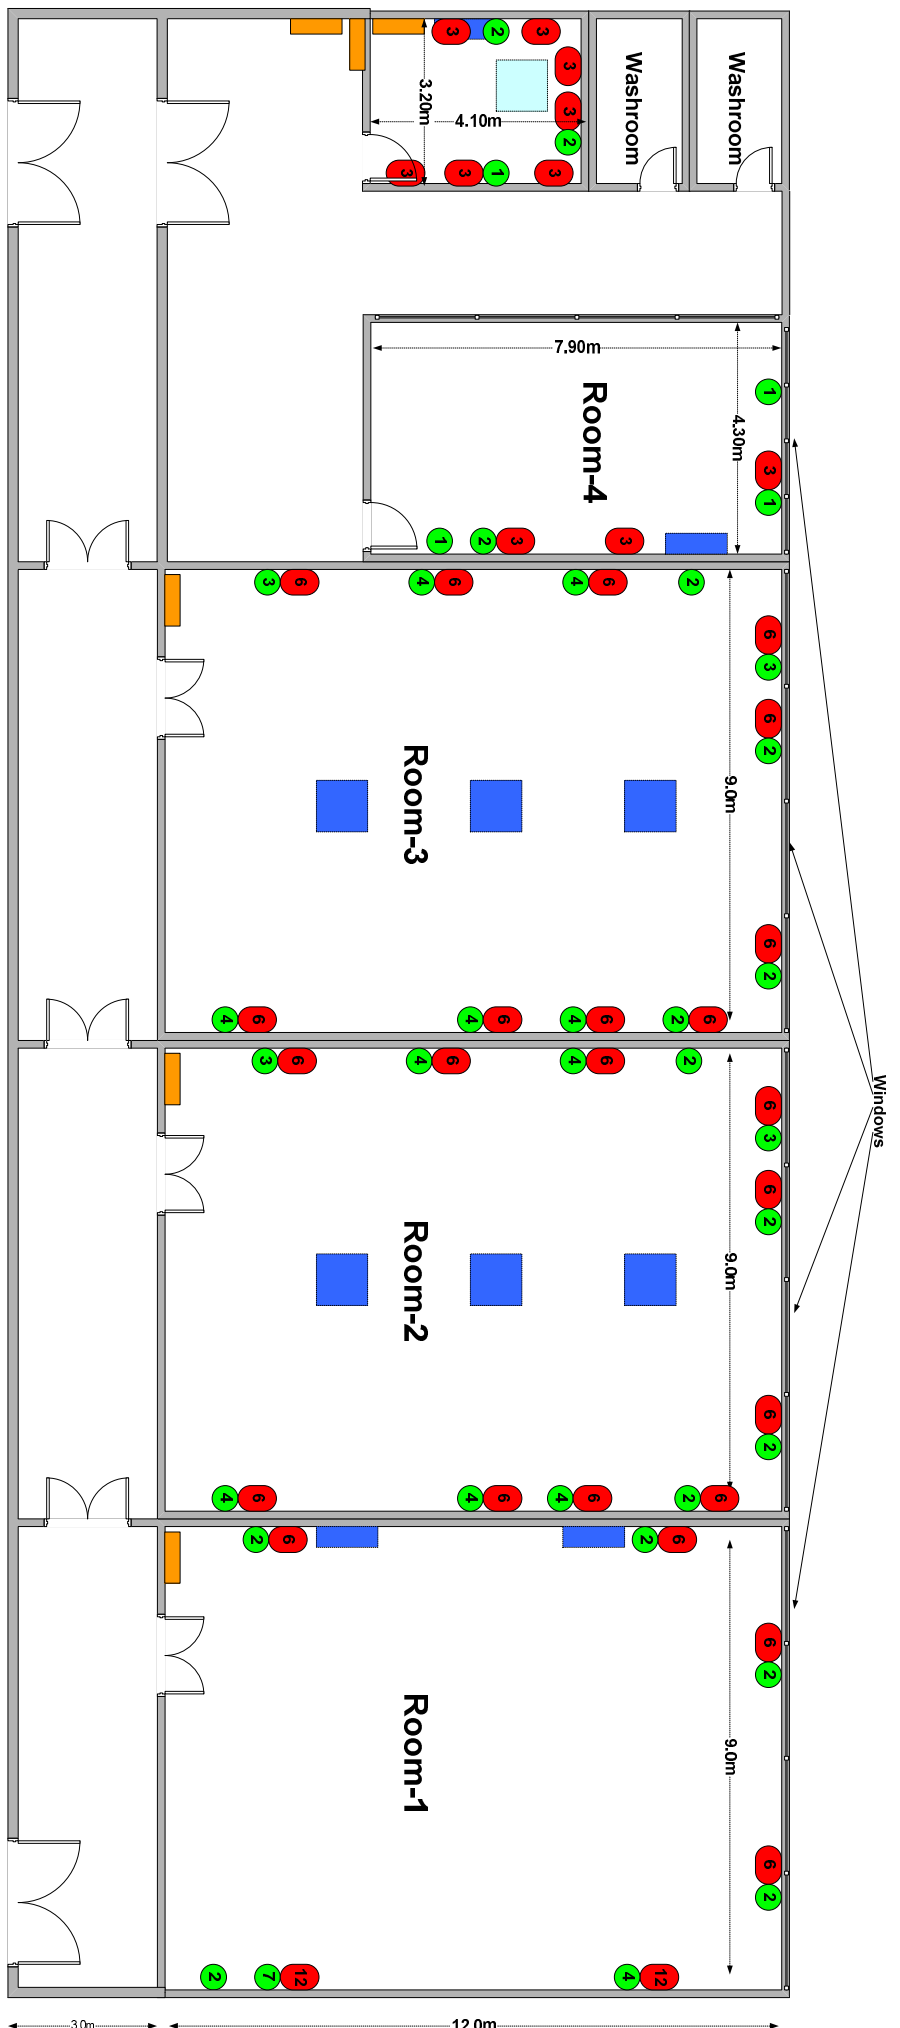

Floor Plan Workshop Classrooms@EMI

Key

- Central Air Conditioner Vent
- Split Air Conditioner Unit
- Power Box (Fuses)
- N Power Sockets
- N RJ45 Sockets
- Communications Rack