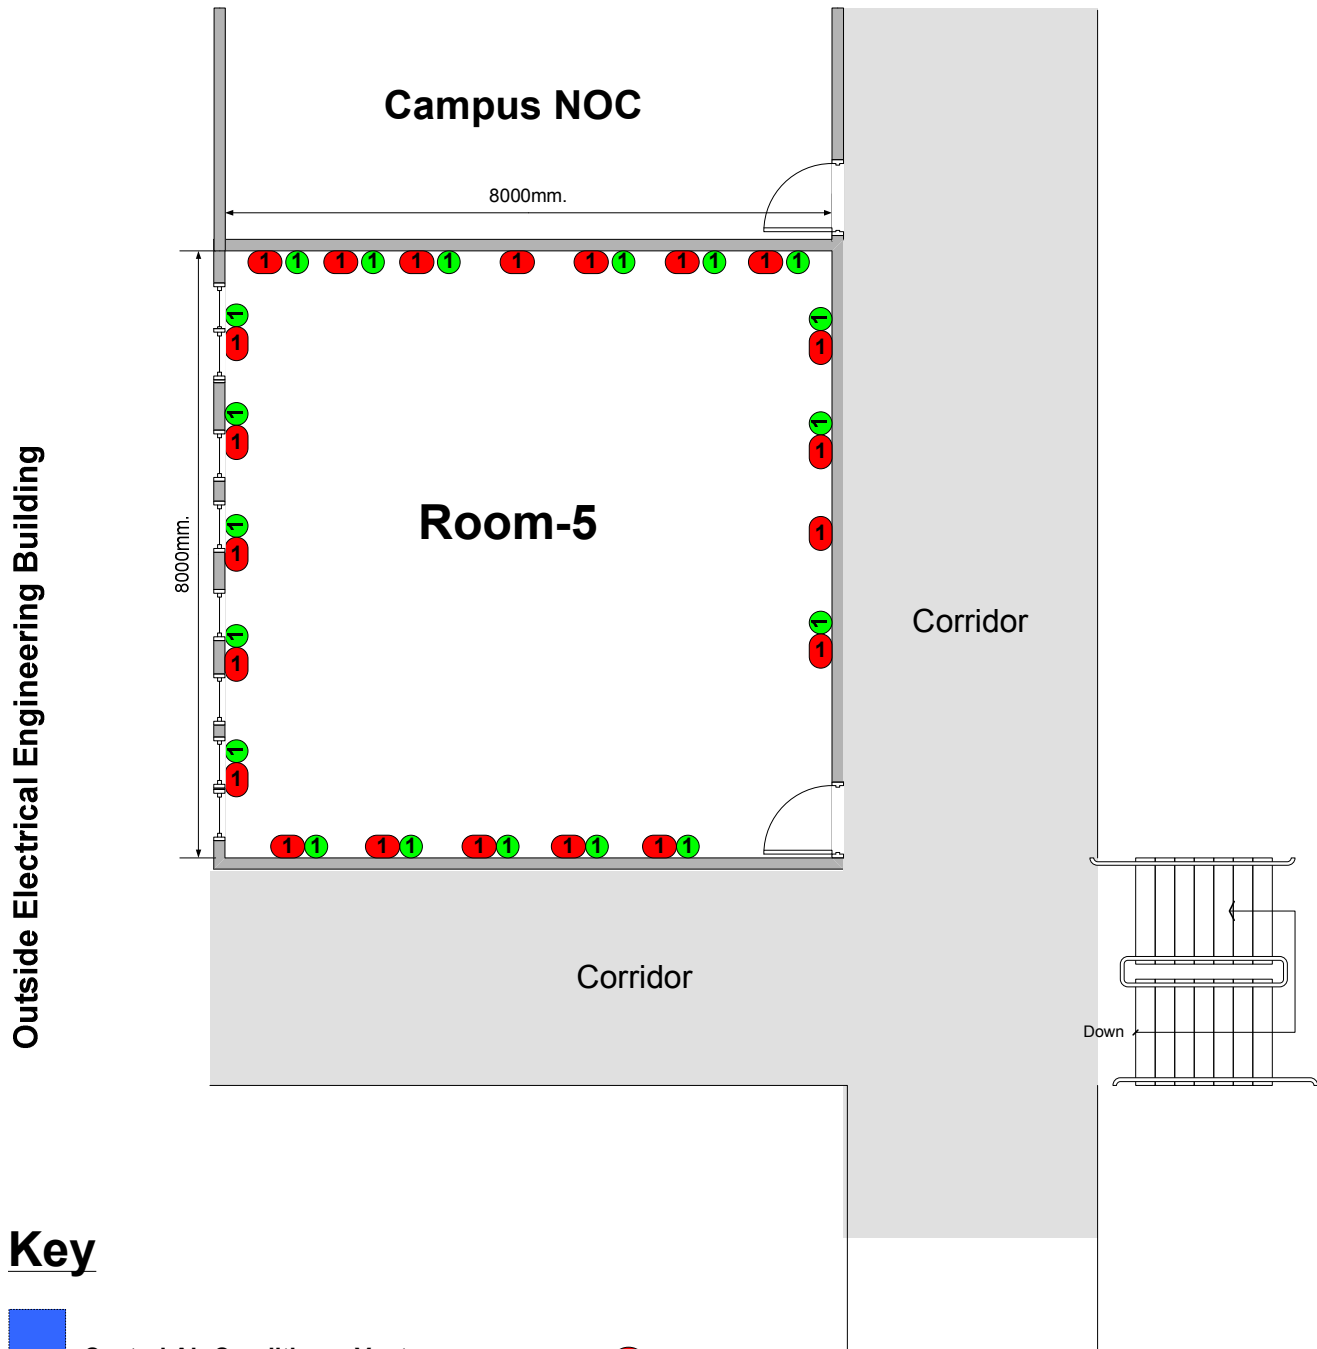

Floor Plan

Workshop Classroom-5@EMI

Electrical Engineering Building

Key

- Central Air Conditioner Vent
- Split Air Conditioner Unit
- Power Box (Fuses)
- N N Power Sockets
- N N RJ45 Sockets
- Communications Rack