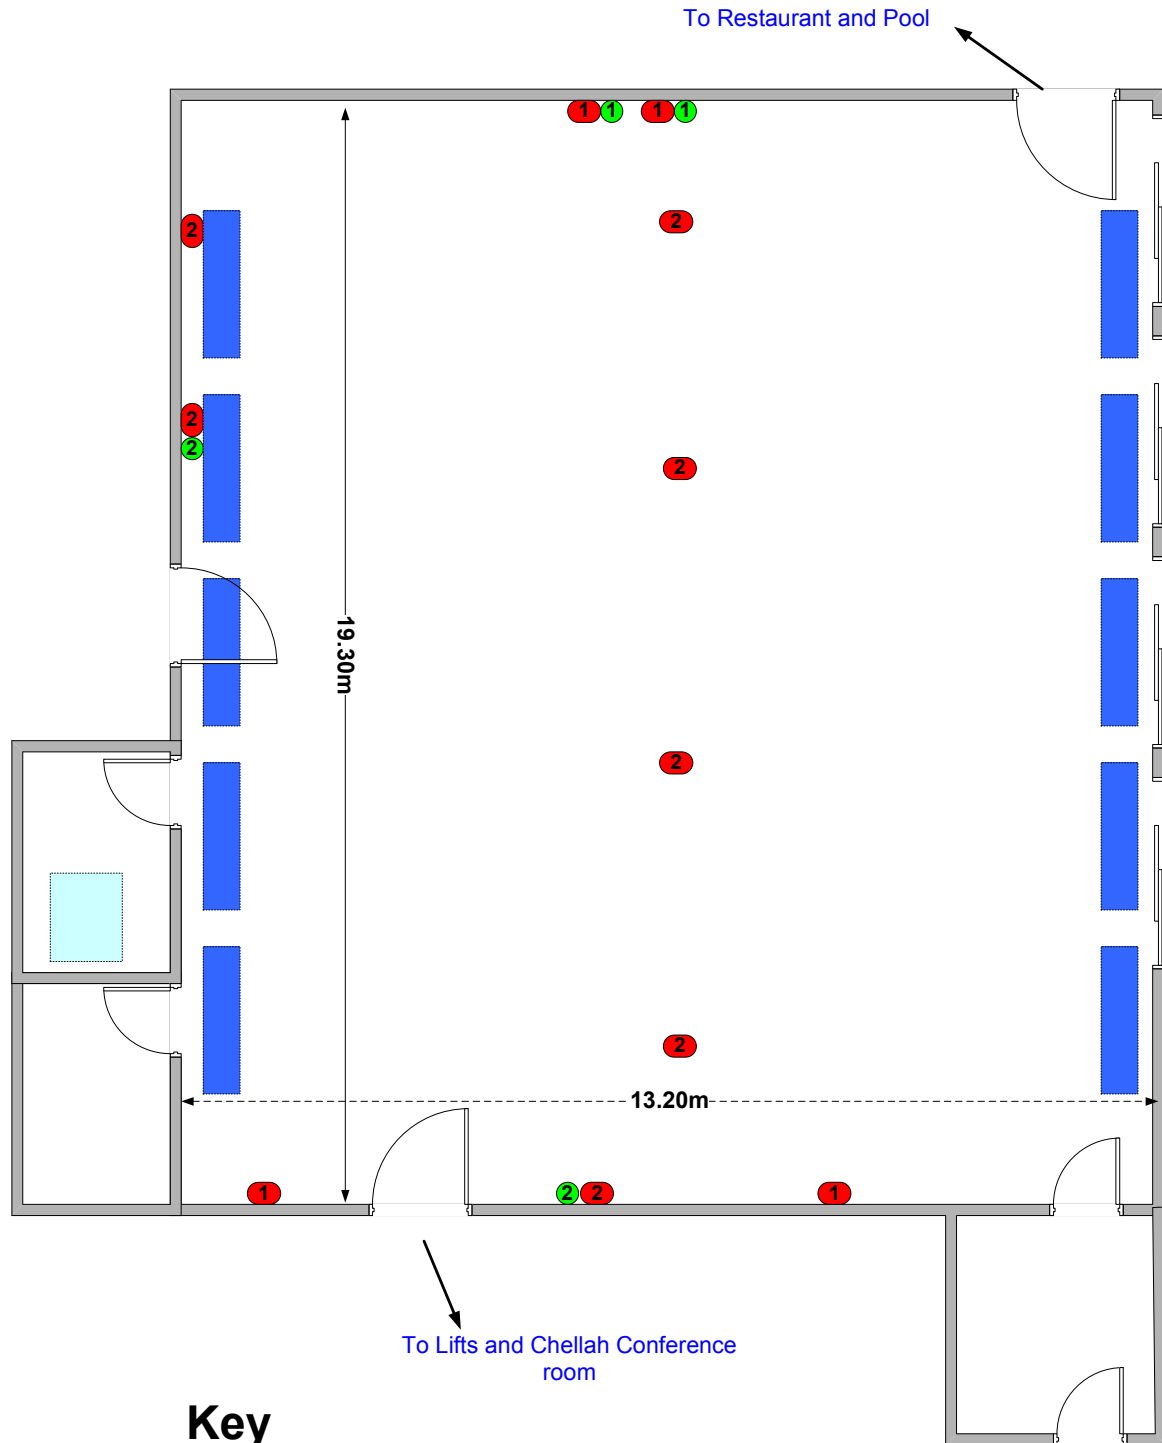

Floor Plan

Salmiah Conference/Meeting Room

5th Floor, Golden Tulip Farah

Key

 Central Air Conditioner Vent

 Communications Rack

 Power Box (Fuses)

 N Power Sockets

 N RJ45 Sockets